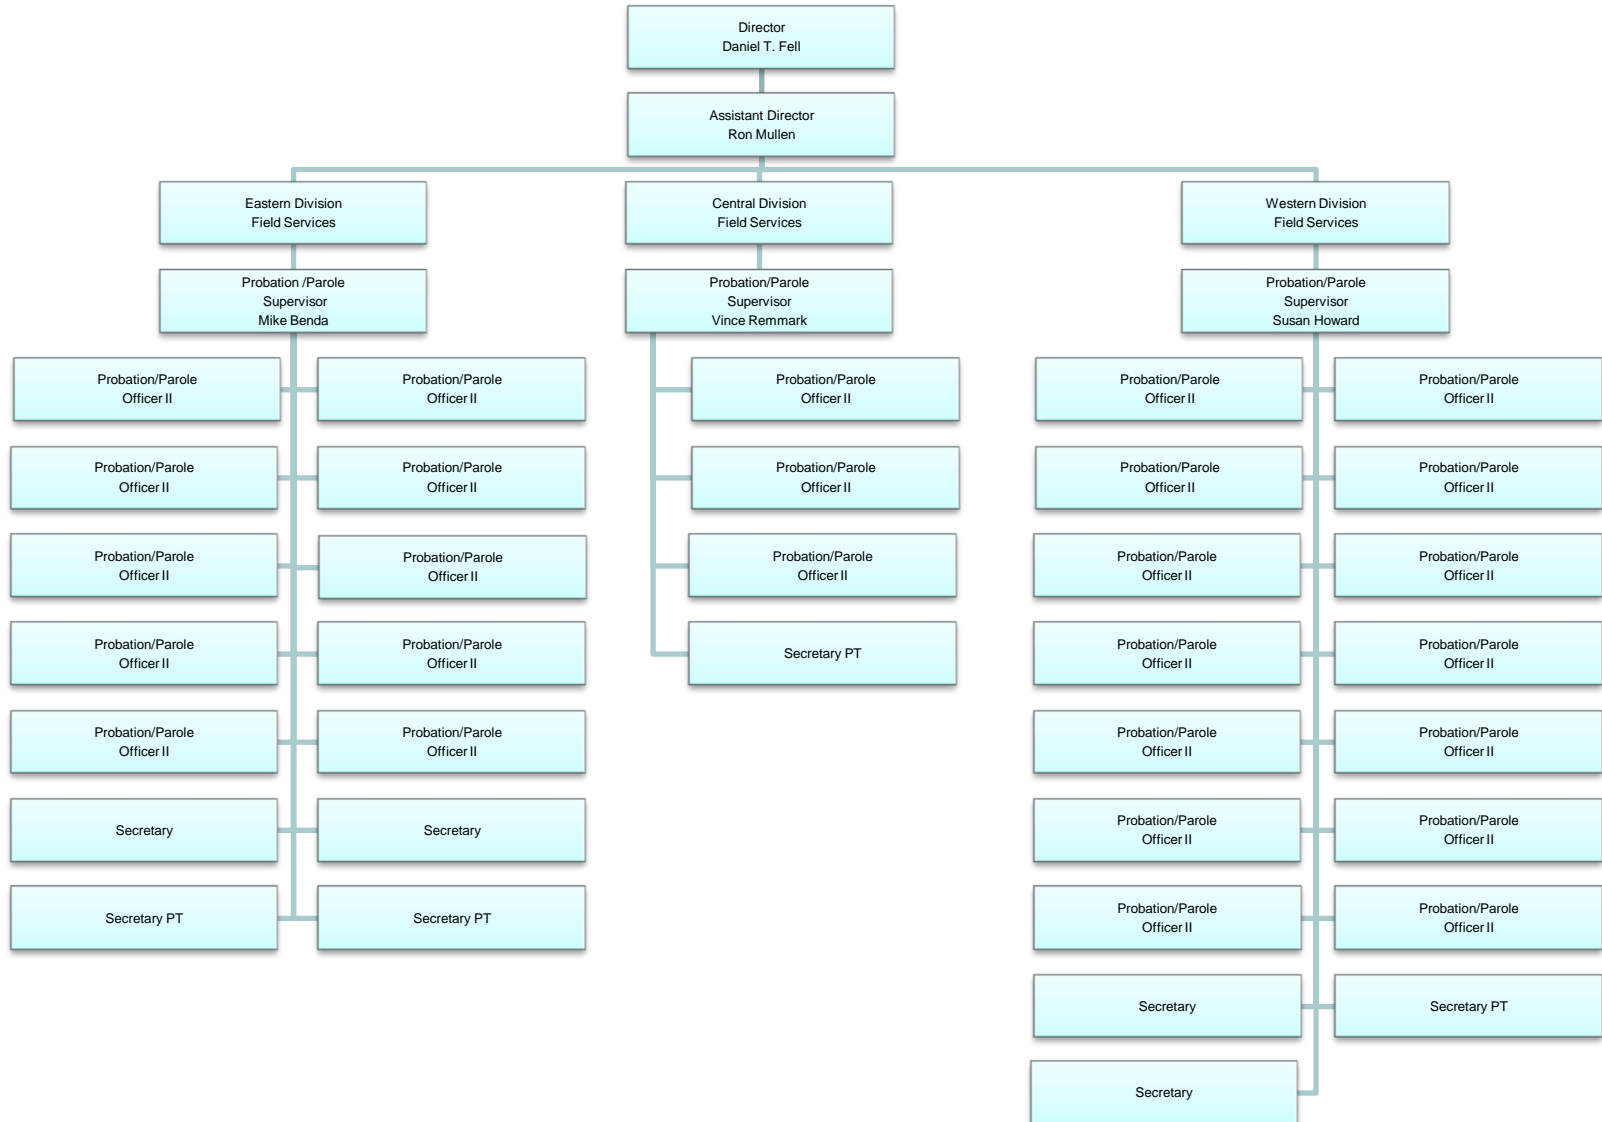

Eighth Judicial District Department of Correctional Service

Table of Organization

Field Services