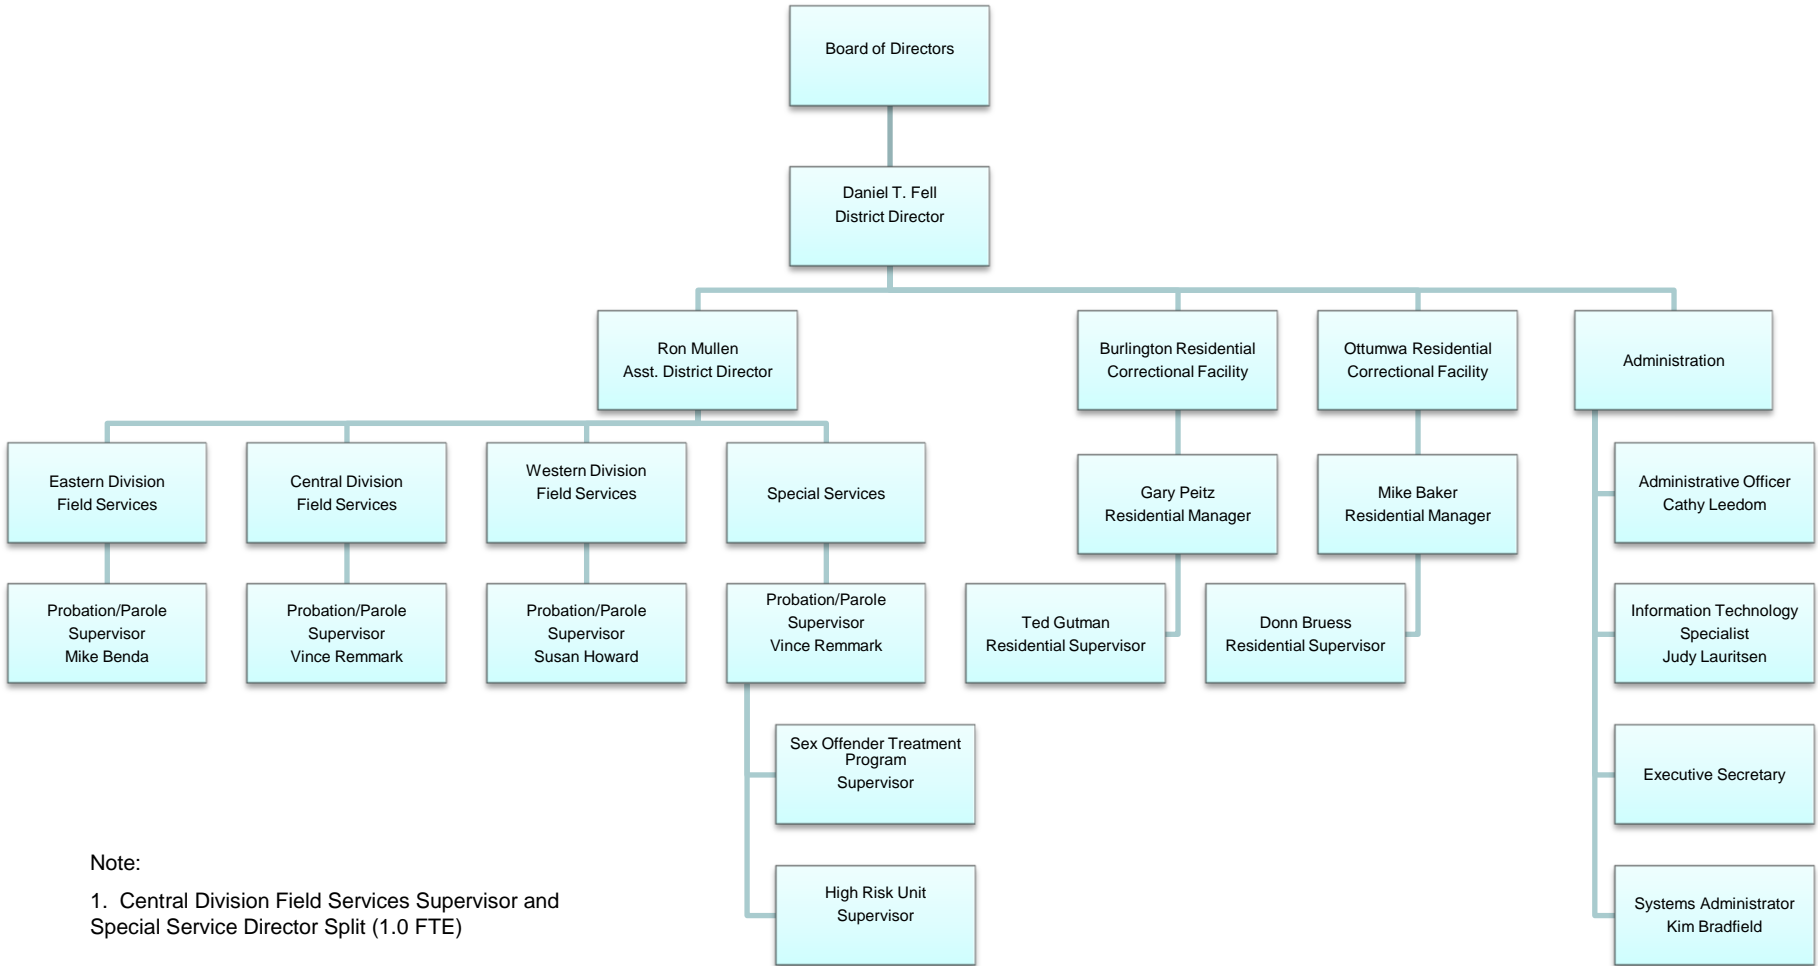

# Eighth Judicial District Department of Correctional Services

## Table of Organization Management Structure

Note:  
1. Central Division Field Services Supervisor and Special Service Director Split (1.0 FTE)

## Table of Organization