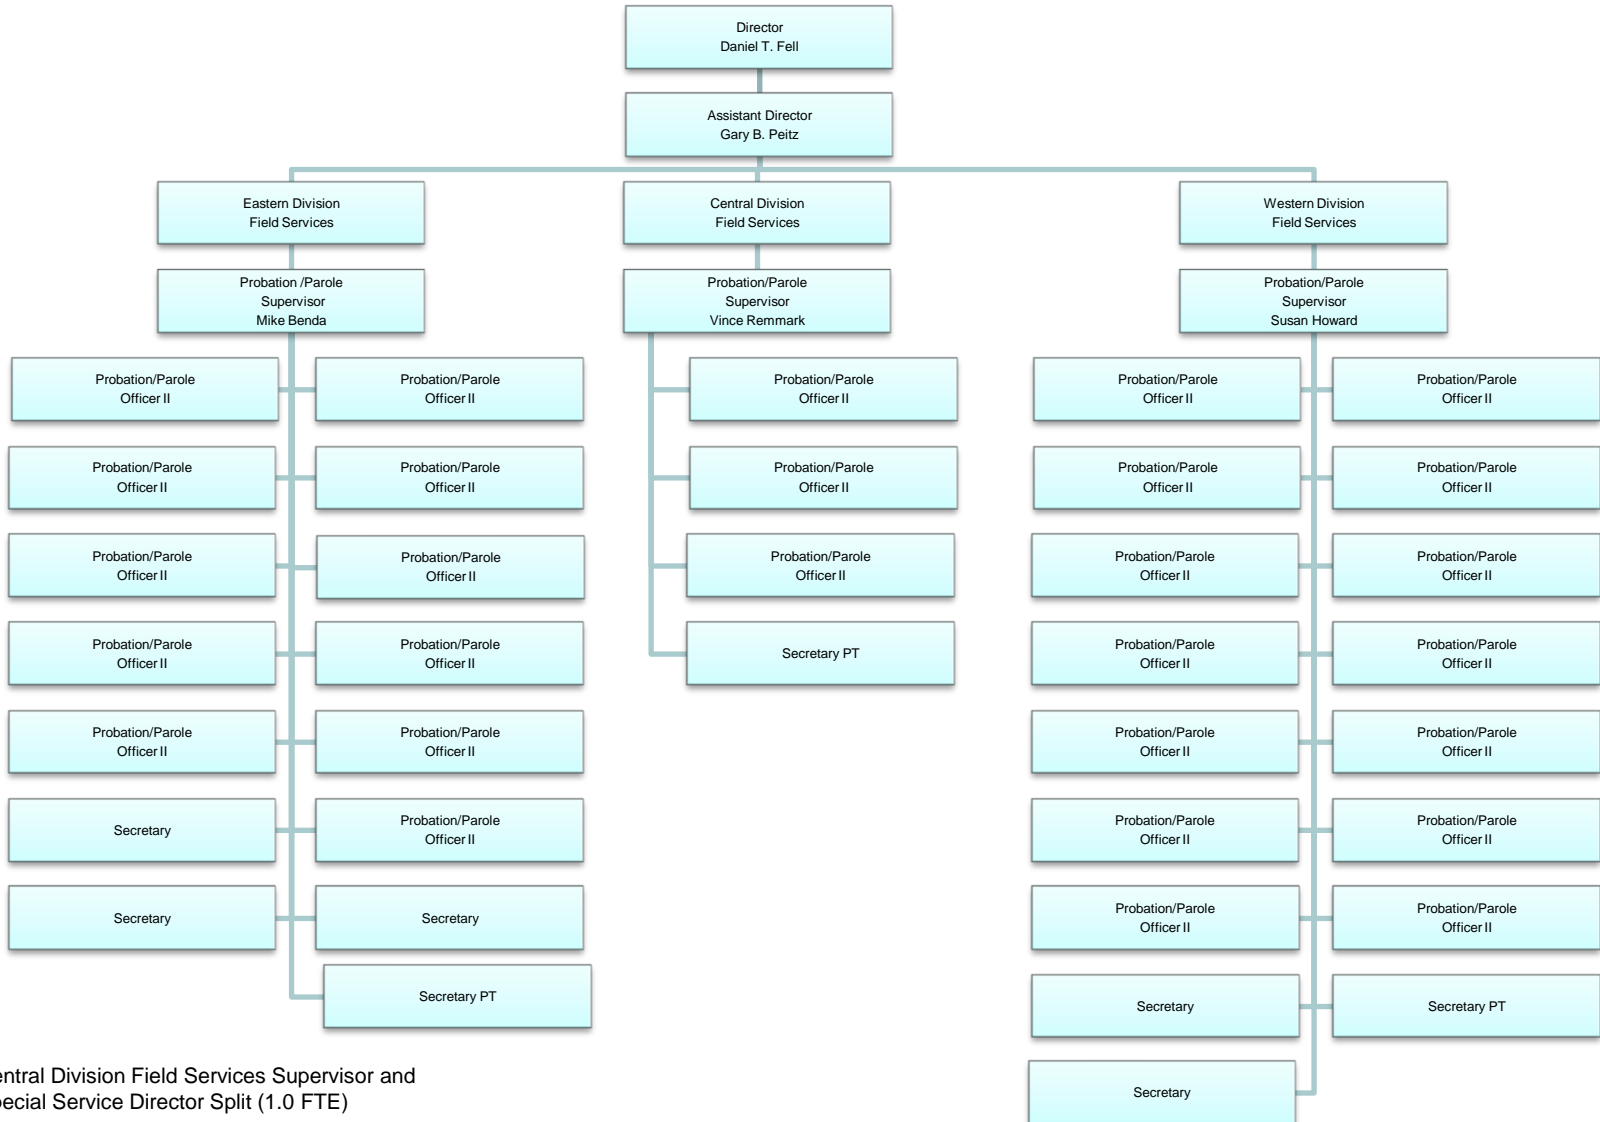

Eighth Judicial District Department of Correctional Services

Table of Organization Management Structure

- Note:
1. Central Division Field Services Supervisor and Special Service Director Split (1.0 FTE)
 2. ◀ Denotes Executive Management Team

Eighth Judicial District Department of Correctional Service

Table of Organization

Field Services

Note:

1. Central Division Field Services Supervisor and Special Service Director Split (1.0 FTE)

Eighth Judicial District Department of Correctional Service

Table of Organization

Residential Services

Eighth Judicial District Department of Correctional Service

Table of Organization

Special Services

Note:

1. Central Division Field Services Supervisor and Special Service Director Split (1.0 FTE)