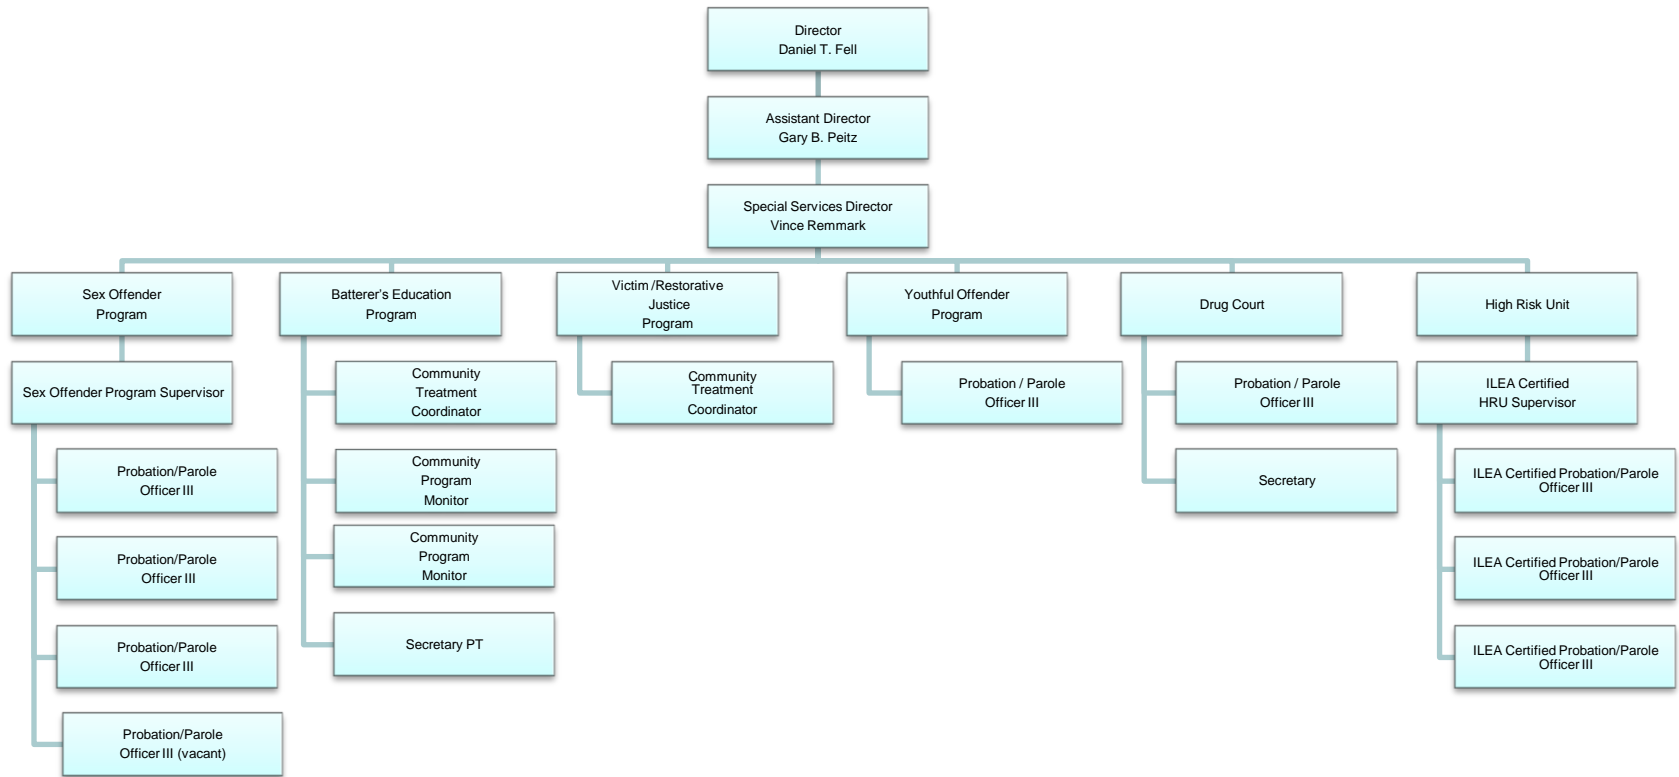

Eighth Judicial District Department of Correctional Service

Table of Organization

Field Services

Note:

1. Central Division Field Services Supervisor and Special Service Director Split (1.0 FTE)

Eighth Judicial District Department of Correctional Service

Table of Organization

Residential Services

Eighth Judicial District Department of Correctional Service

Table of Organization

Special Services

Note:

1. Central Division Field Services Supervisor and Special Service Director Split (1.0 FTE)