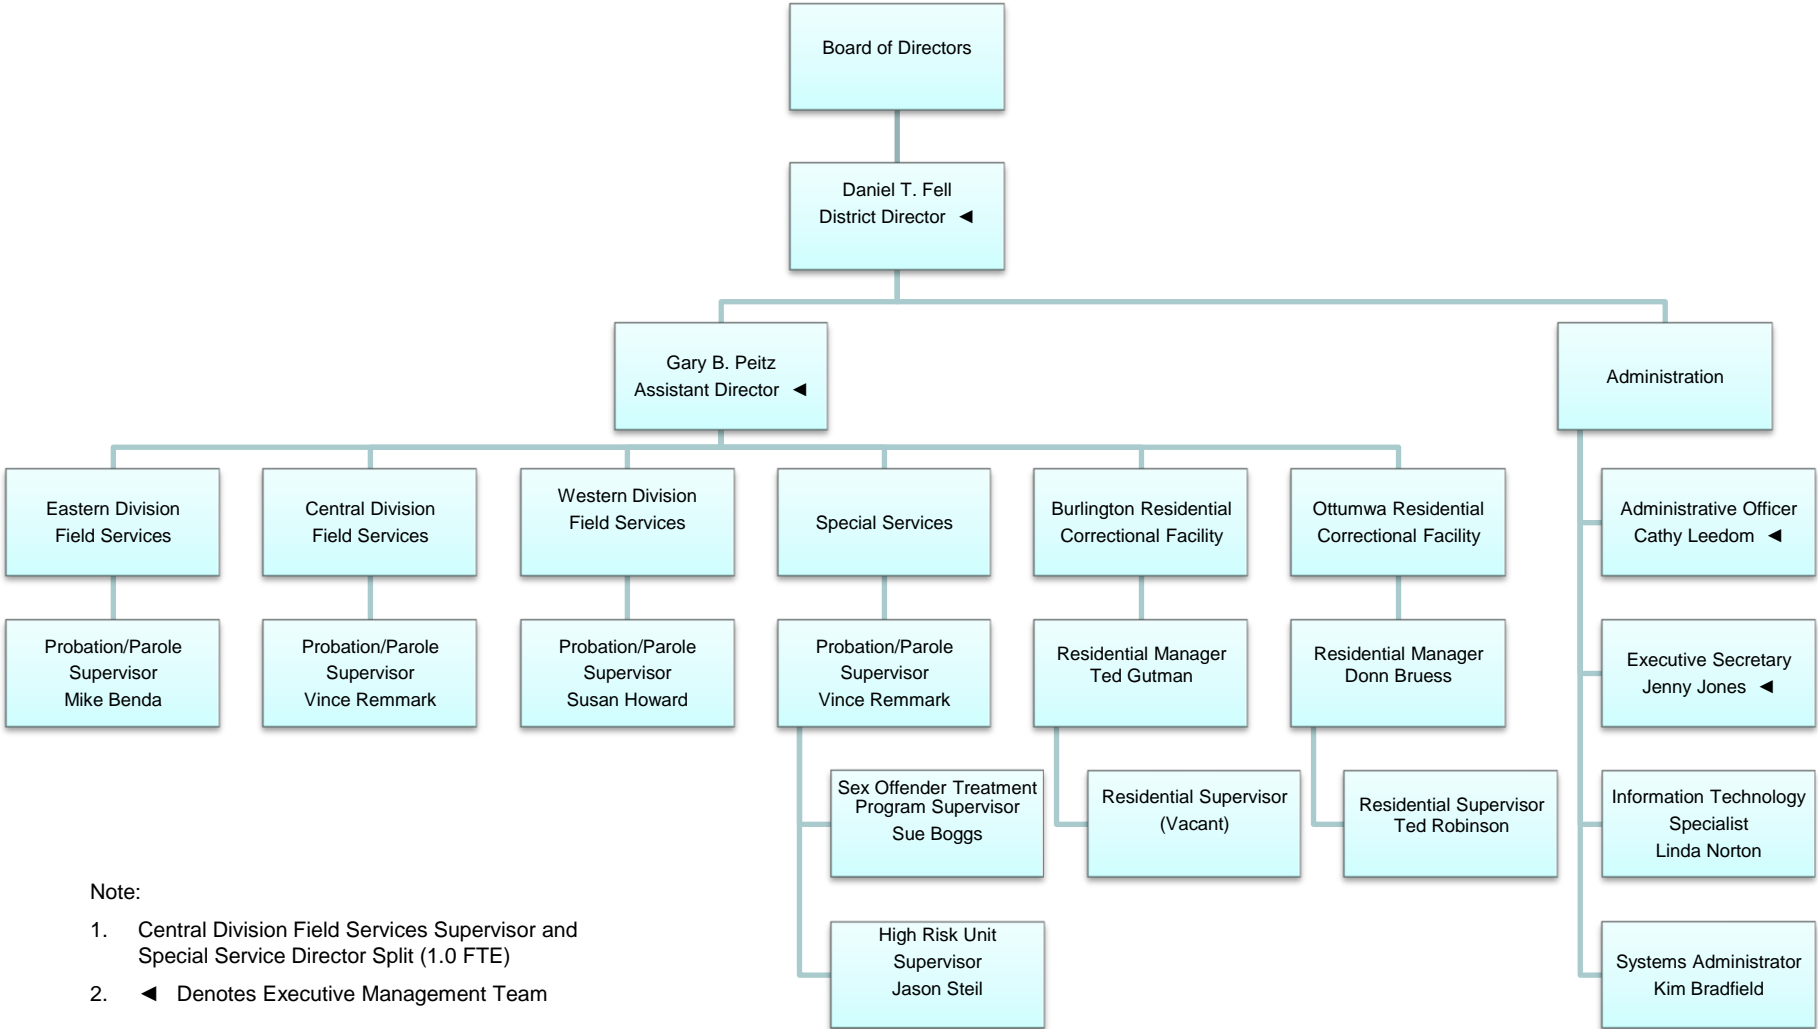

Eighth Judicial District Department of Correctional Services

Table of Organization Management Structure

- Note:
1. Central Division Field Services Supervisor and Special Service Director Split (1.0 FTE)
 2. ◀ Denotes Executive Management Team

Eighth Judicial District Department of Correctional Service

Table of Organization

Field Services

Note:

1. Central Division Field Services Supervisor and Special Service Director Split (1.0 FTE)

Eighth Judicial District Department of Correctional Service

Table of Organization

Residential Services

Eighth Judicial District Department of Correctional Service

Table of Organization

Special Services

Note:

1. Central Division Field Services Supervisor and Special Service Director Split (1.0 FTE)