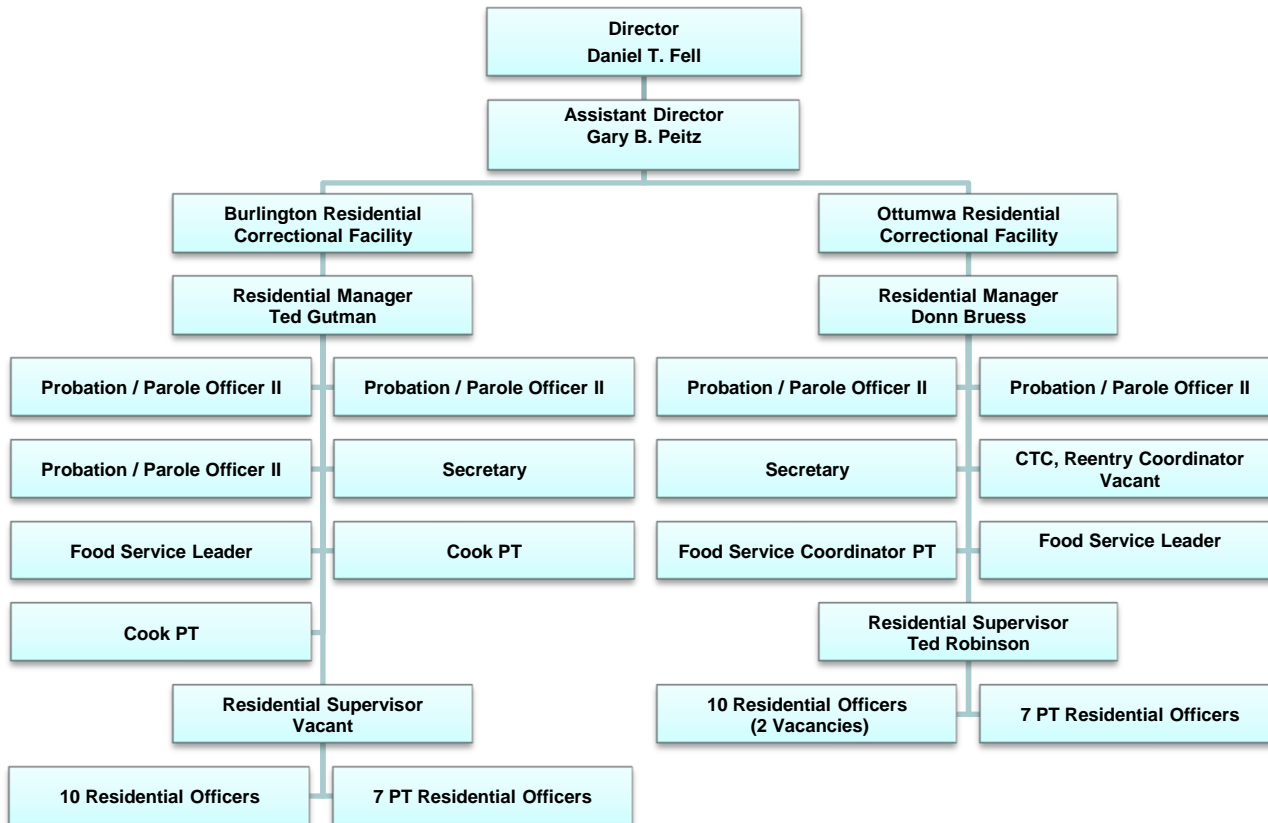

Eighth Judicial District Department of Correctional Service

Table of Organization

Field Services

Note:

1. Central Division Field Services Supervisor and Special Service Director Split (1.0 FTE)

Eighth Judicial District Department of Correctional Service

Table of Organization

Residential Services

Eighth Judicial District Department of Correctional Service

Table of Organization

Special Services

Note:

1. Central Division Field Services Supervisor and Special Service Director Split (1.0 FTE)