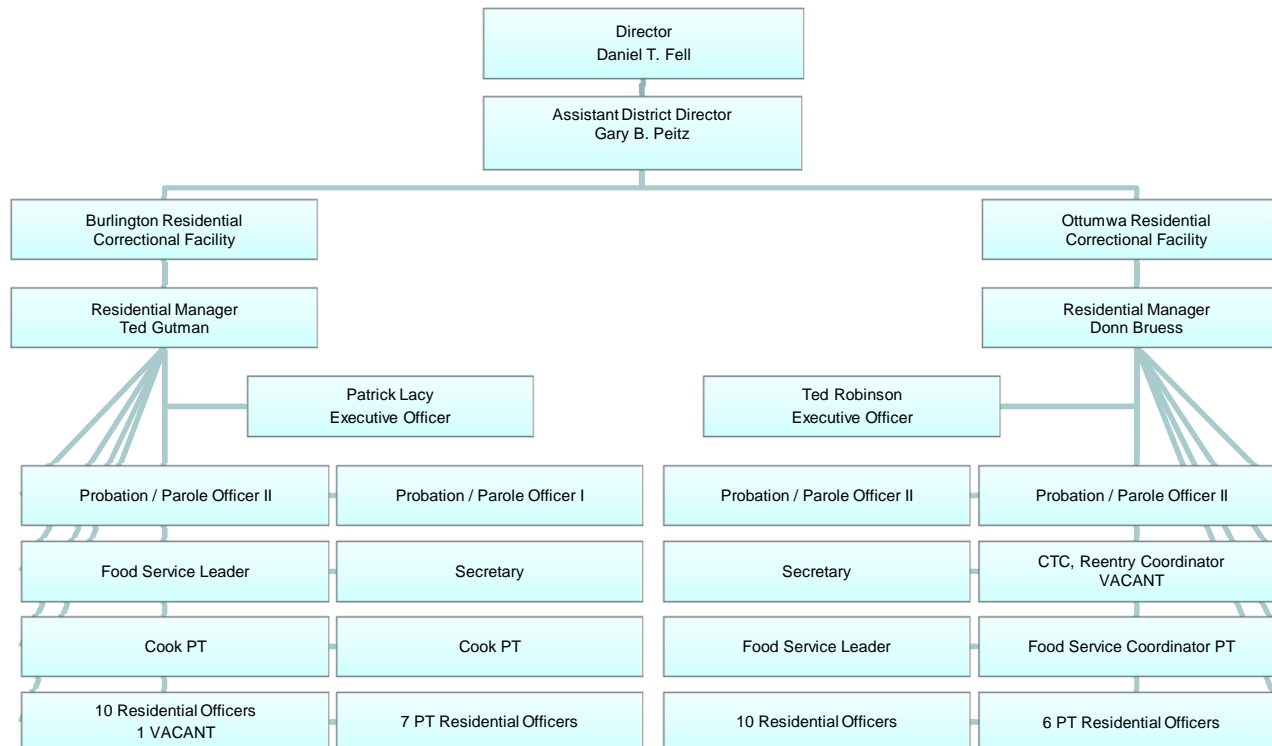

Eighth Judicial District Department of Correctional Services

Table of Organization Management Structure

Note:

1. Central Division Field Services Supervisor and Special Service Director Split (1.0 FTE)
2. Denotes Executive Management Team

Eighth Judicial District Department of Correctional Service Table of Organization Field Services

Note:

1. Central Division Field Services Supervisor and Special Service Director Split (1.0 FTE)

July 2010

Eighth Judicial District Department of Correctional Service

Table of Organization

Residential Services

Eighth Judicial District Department of Correctional Service Table of Organization Special Services

Note: