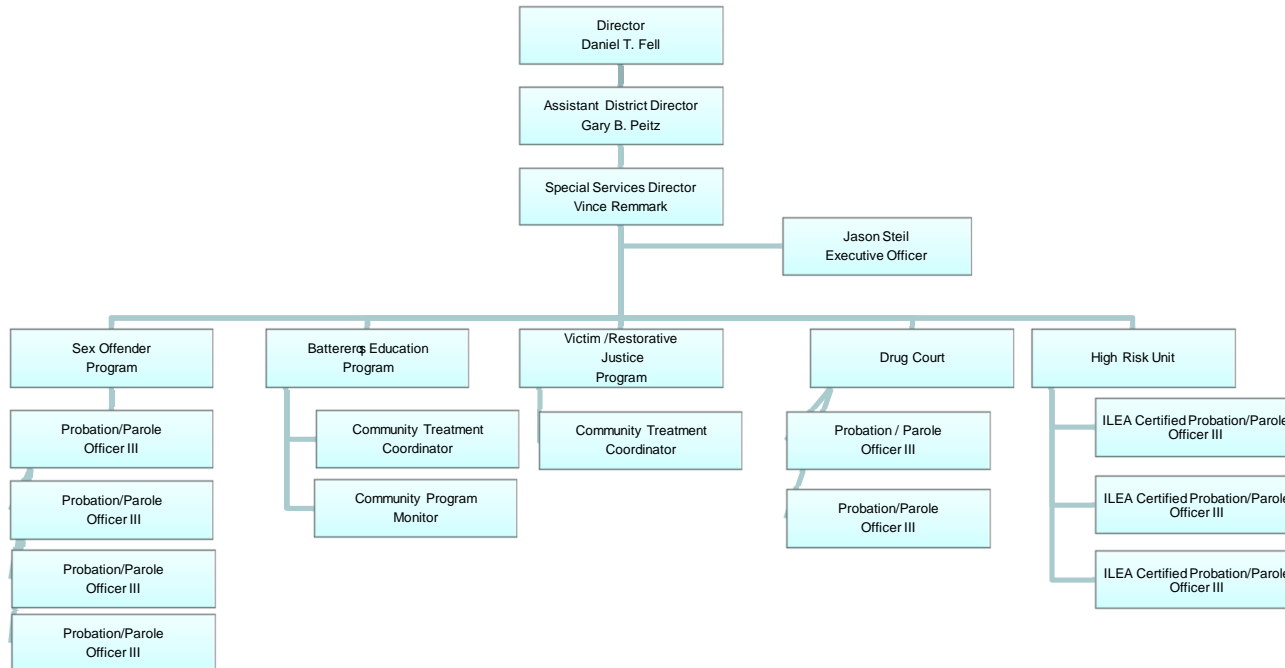

Eighth Judicial District Department of Correctional Service Table of Organization Field Services

Note:

1. Central Division Field Services Supervisor and Special Service Director Split (1.0 FTE)

July 2010

Eighth Judicial District Department of Correctional Service

Table of Organization

Residential Services

Eighth Judicial District Department of Correctional Service Table of Organization Special Services

Note: