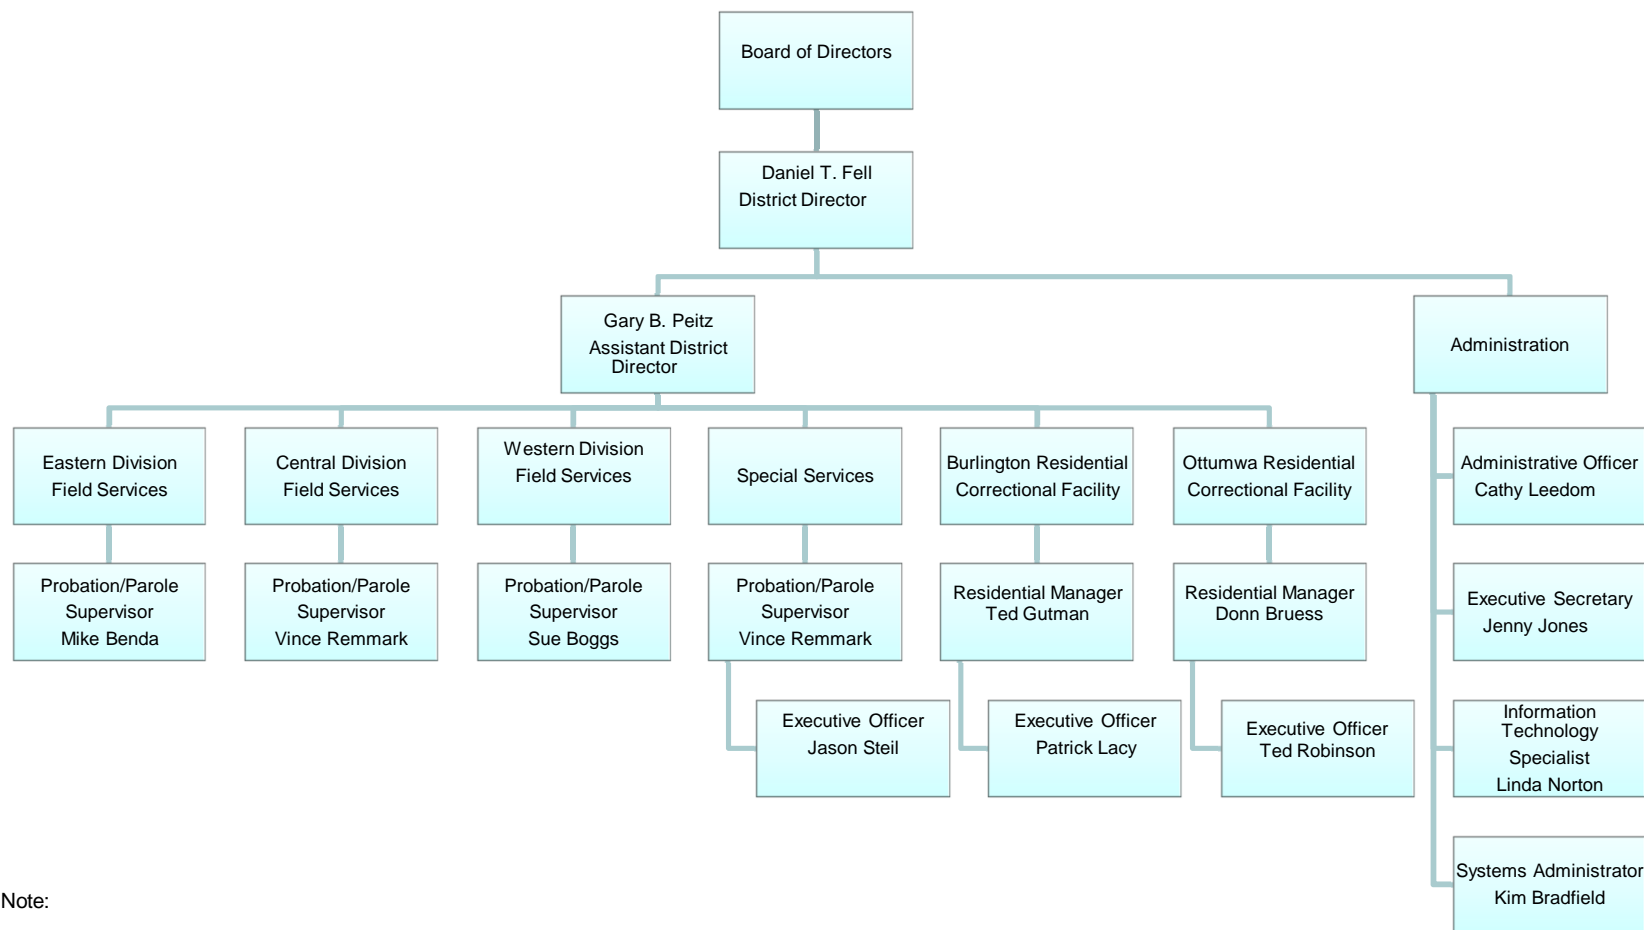

Eighth Judicial District Department of Correctional Services

Table of Organization Management Structure

Note:

1. Central Division Field Services Supervisor and Special Service Director Split (1.0 FTE)
2. Denotes Executive Management Team

Eighth Judicial District Department of Correctional Service Table of Organization Field Services

Note:

1. Central Division Field Services Supervisor and Special Service Director Split (1.0 FTE)

July 2010

Eighth Judicial District Department of Correctional Service

Table of Organization

Residential Services

Eighth Judicial District Department of Correctional Service Table of Organization Special Services

Note: