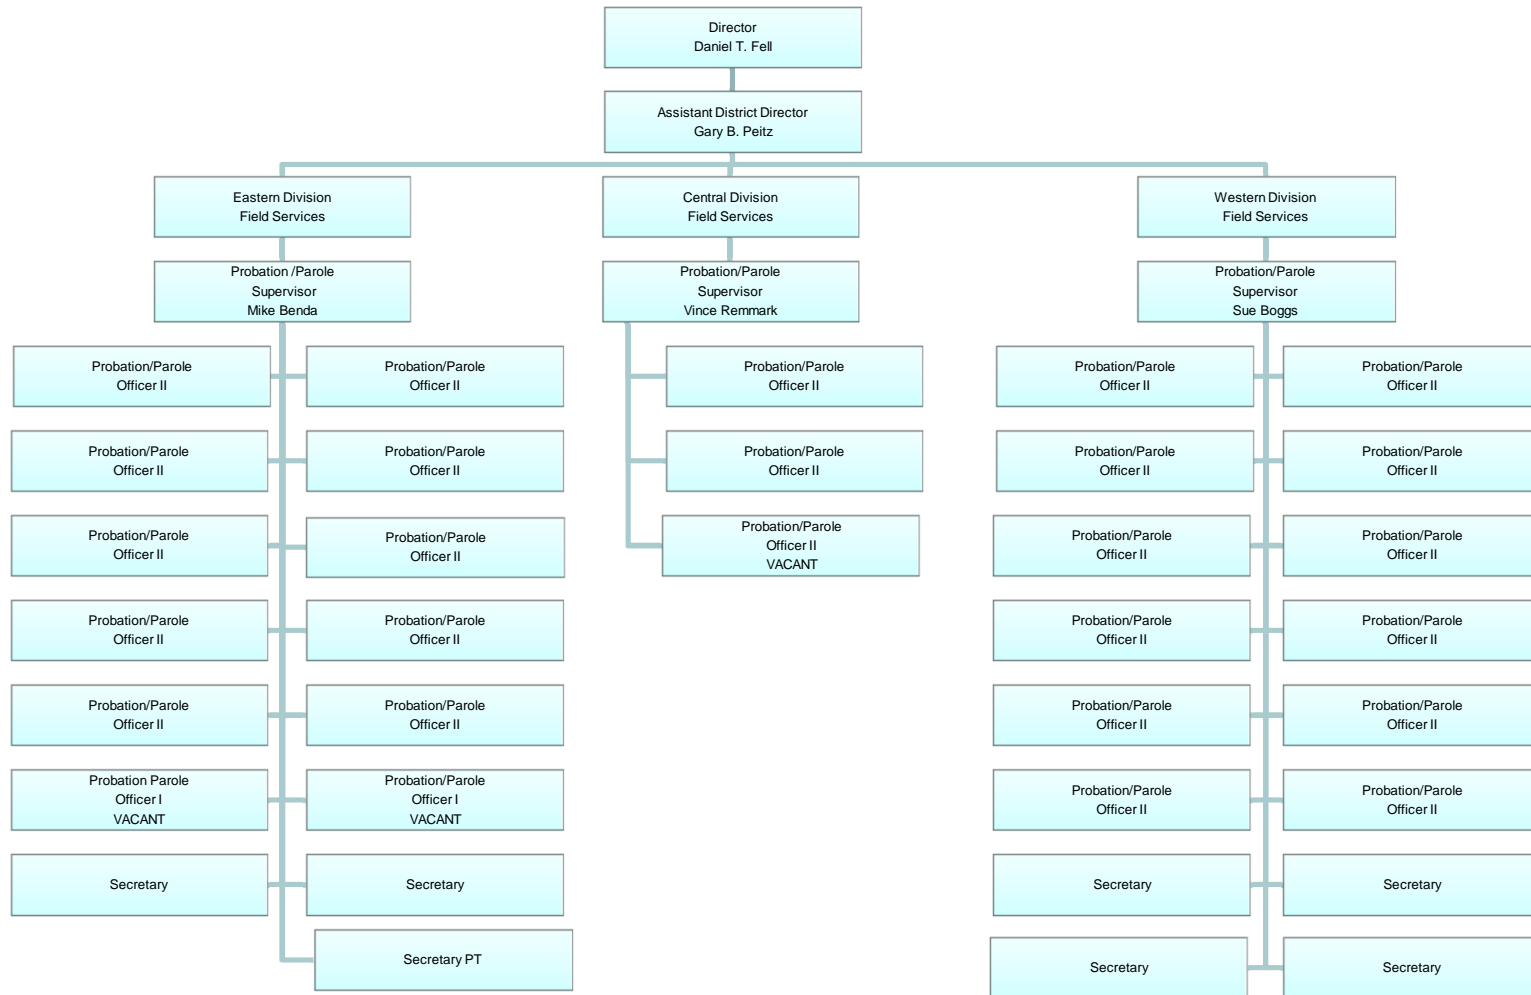

Eighth Judicial District Department of Correctional Services

Table of Organization Management Structure

Note:

1. Central Division Field Services Supervisor and Special Service Director Split (1.0 FTE)
2. Denotes Executive Management Team

Eighth Judicial District Department of Correctional Service Table of Organization Field Services

Note:

1. Central Division Field Services Supervisor and Special Service Director Split (1.0 FTE)

July 2010

Eighth Judicial District Department of Correctional Service

Table of Organization

Residential Services

Eighth Judicial District Department of Correctional Service Table of Organization Special Services

Note: